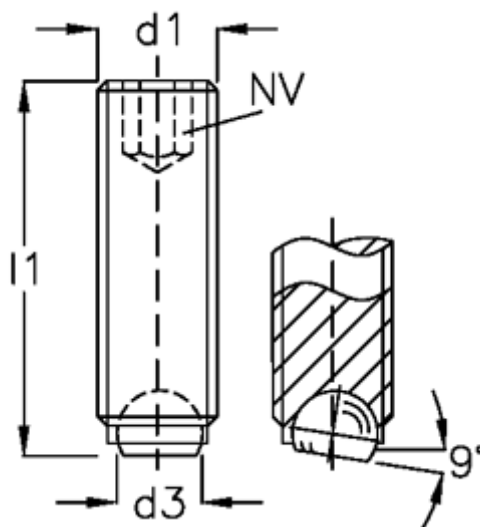

Article number: 209057461

Description: E+G Ball point screw
GN 605-M16-25-BN

Measures

d1	= M16
d2	= 12.0
d3	= 10.7
Internal hexagon	= 8
l1	= 25